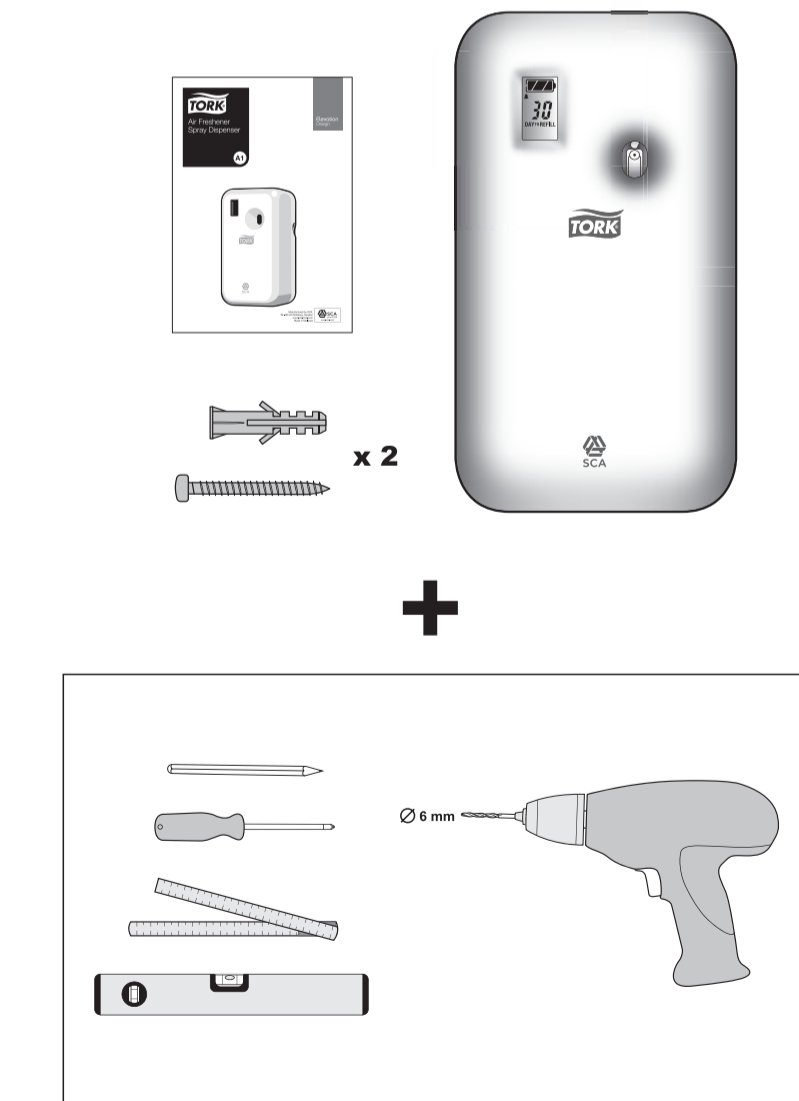

Manufactured by SCA
SE-405 03 Göteborg, Sweden
www.sca-tork.com
Made in Malaysia

170mm

5

6

1

2

170mm