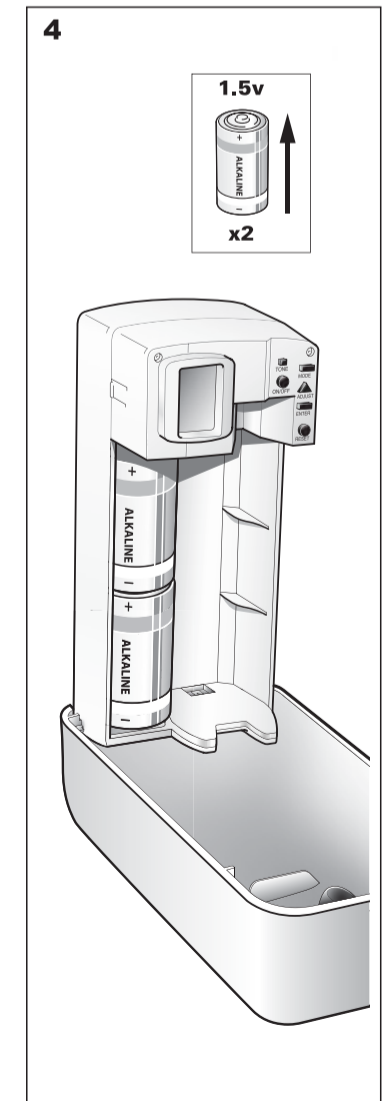

Manufactured by SCA
SE-405 03 Göteborg, Sweden
www.sca-tork.com
Made in Malaysia

170mm

5

6

1

2

170mm