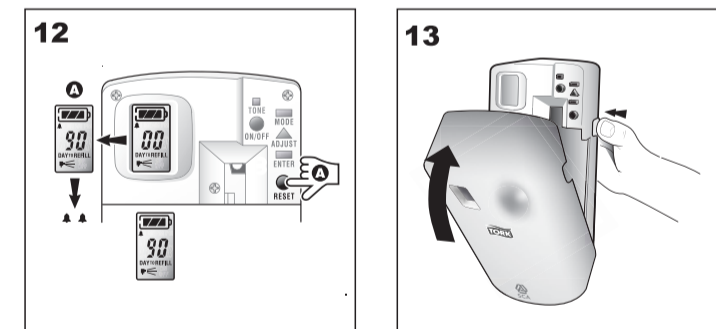

Manufactured by SCA
SE-405 03 Göteborg, Sweden
www.sca-tork.com
Made in Malaysia

170mm

5

6

1

2

170mm