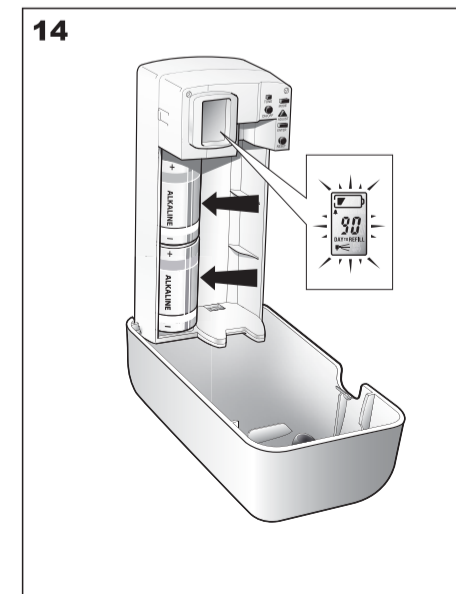

Manufactured by SCA
SE-405 03 Göteborg, Sweden
www.sca-tork.com
Made in Malaysia

170mm

5

6

1

2

170mm