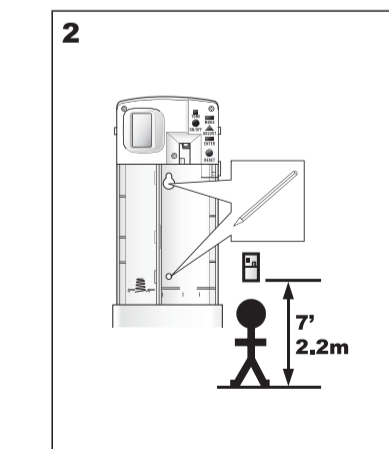

Manufactured by SCA
SE-405 03 Göteborg, Sweden
www.sca-tork.com
Made in Malaysia

170mm

5

6

1

2

170mm