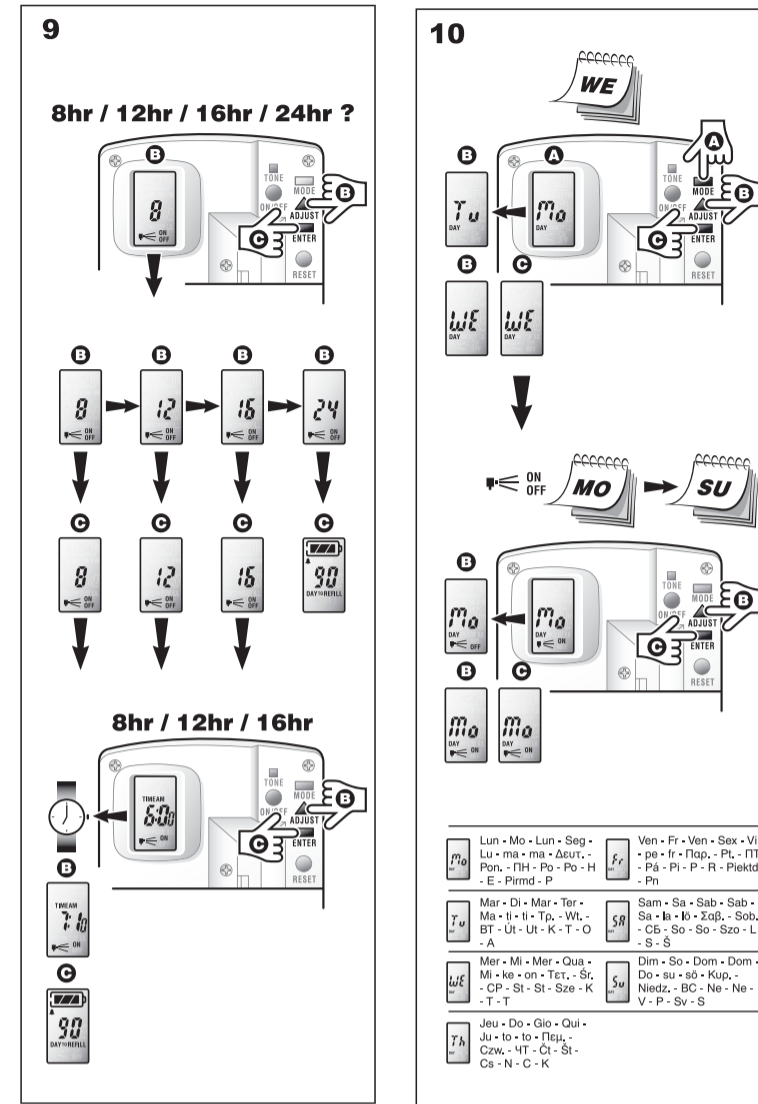

140mm

3

140mm

4

10mm

140mm

Manufactured by SCA
SE-405 03 Göteborg, Sweden
www.sca-tork.com
Made in Malaysia

140mm

Manufactured by SCA
SE-405 03 Göteborg, Sweden
www.sca-tork.com
Made in Malaysia

170mm

5

6

1

2

170mm