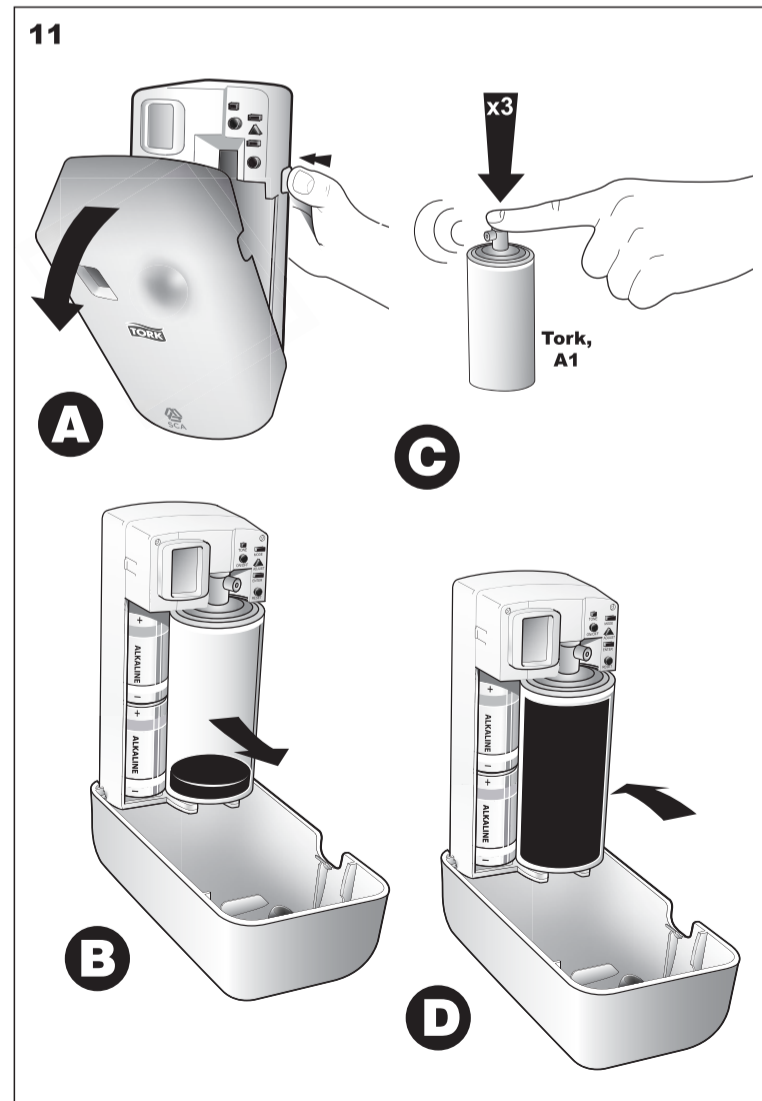

Manufactured by SCA
SE-405 03 Göteborg, Sweden
www.sca-tork.com
Made in Malaysia

170mm

5

6

1

2

170mm