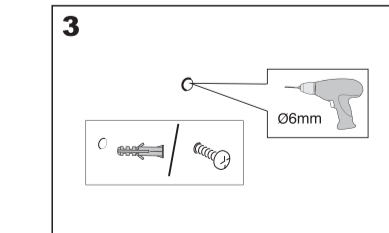

Manufactured by SCA
SE-405 03 Göteborg, Sweden
www.sca-tork.com
Made in Malaysia

170mm

5

6

1

2

170mm